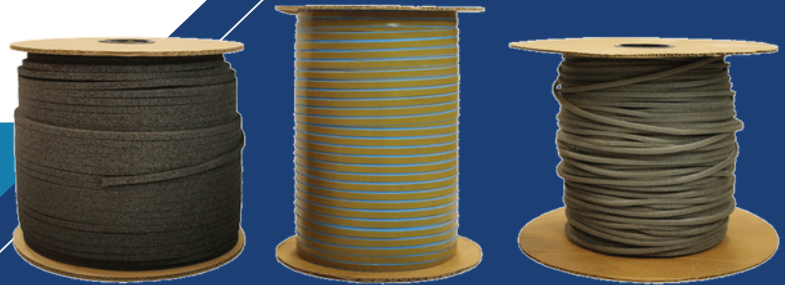

FOAM TAPES

ATTACHMENT TAPES

FELT TAPES

CONTACT

US NOW

(647) 366-0555

sales@robotape.com

1215 Nicholson Rd.
Newmarket, ON

MOBILE BASE FRAME & SMALL FOOT-PRINT

APPLICABLE FOR MOST COLLABORATIVE ROBOT

USE WITH ANY STANDARD WALL RECEPTACLE

FLEXIBLE FIXTURING OPTIONS

ECONOMICAL STANDARD DESIGN

www.robotape.com